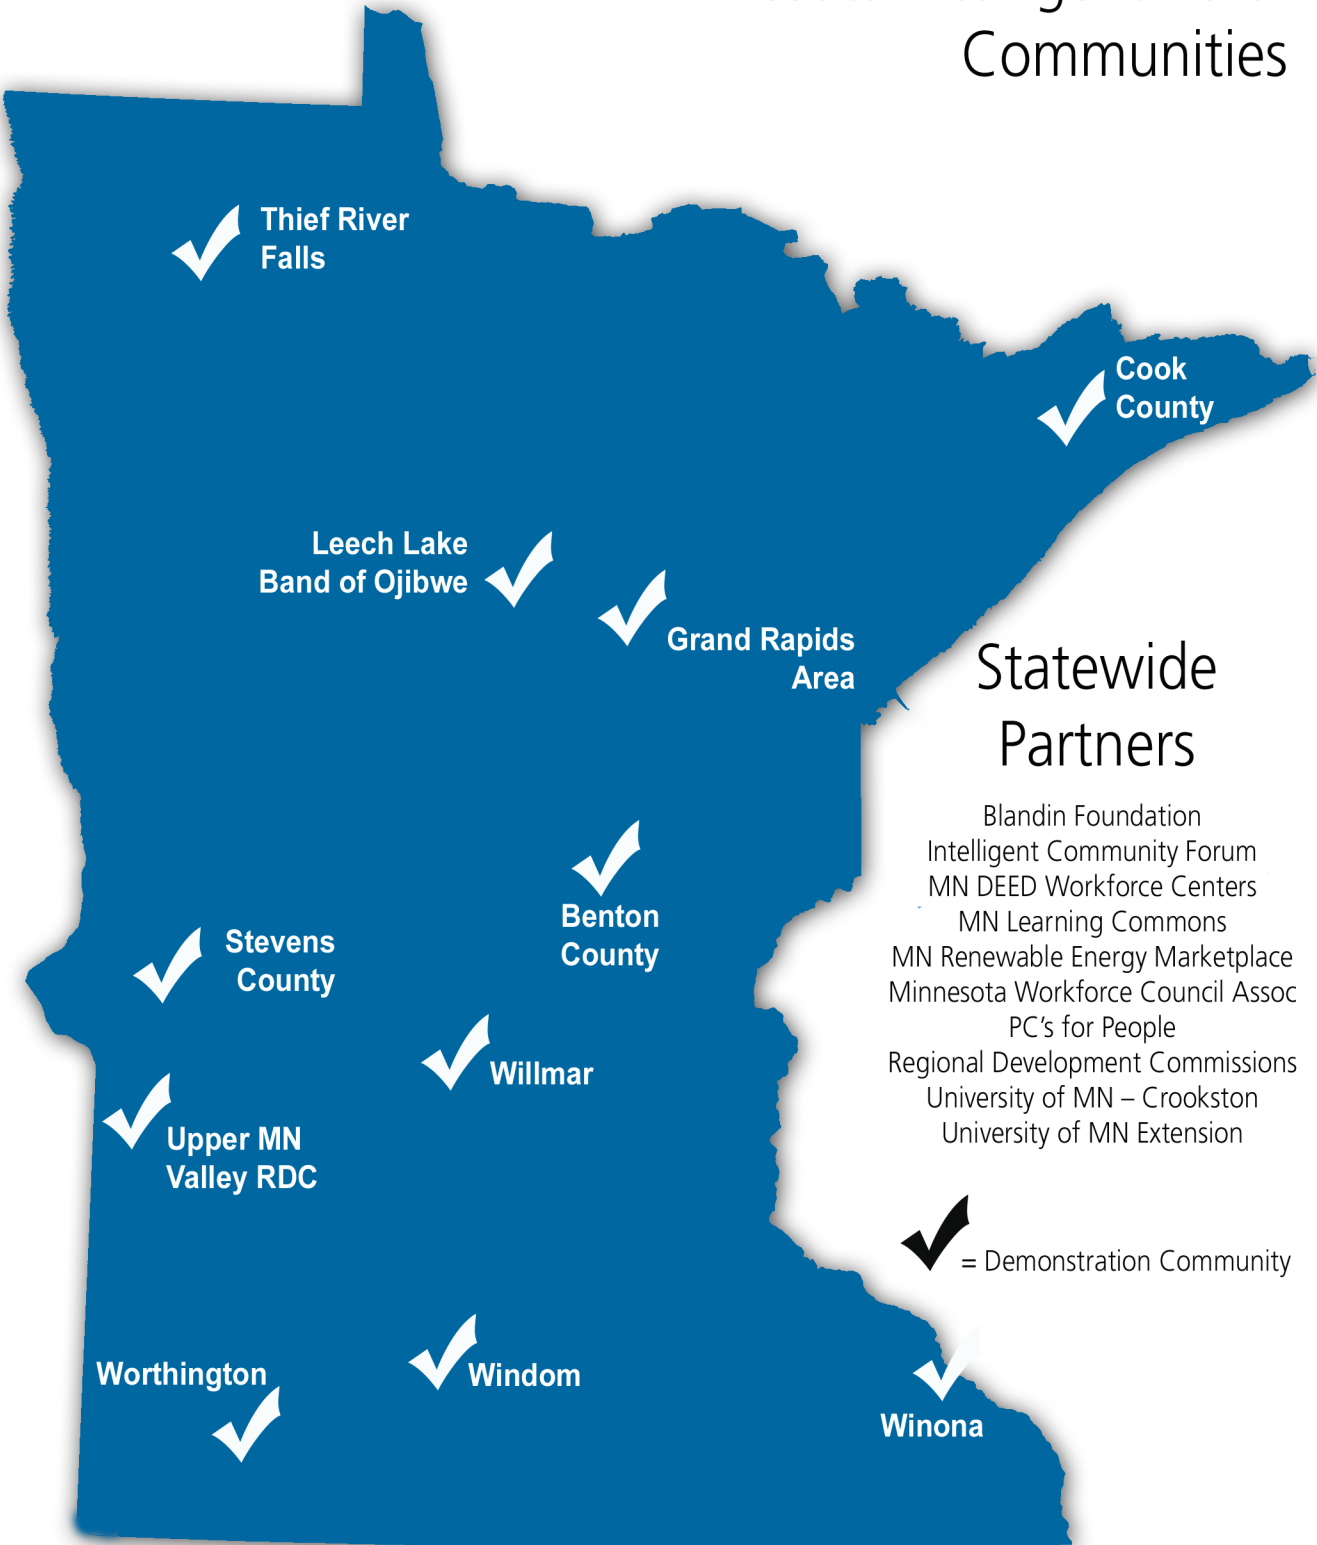

# Minnesota Intelligent Rural Communities

## Statewide Partners

- Blandin Foundation
- Intelligent Community Forum
- MN DEED Workforce Centers
- MN Learning Commons
- MN Renewable Energy Marketplace
- Minnesota Workforce Council Assoc
- PC's for People
- Regional Development Commissions
- University of MN – Crookston
- University of MN Extension

✓ = Demonstration Community