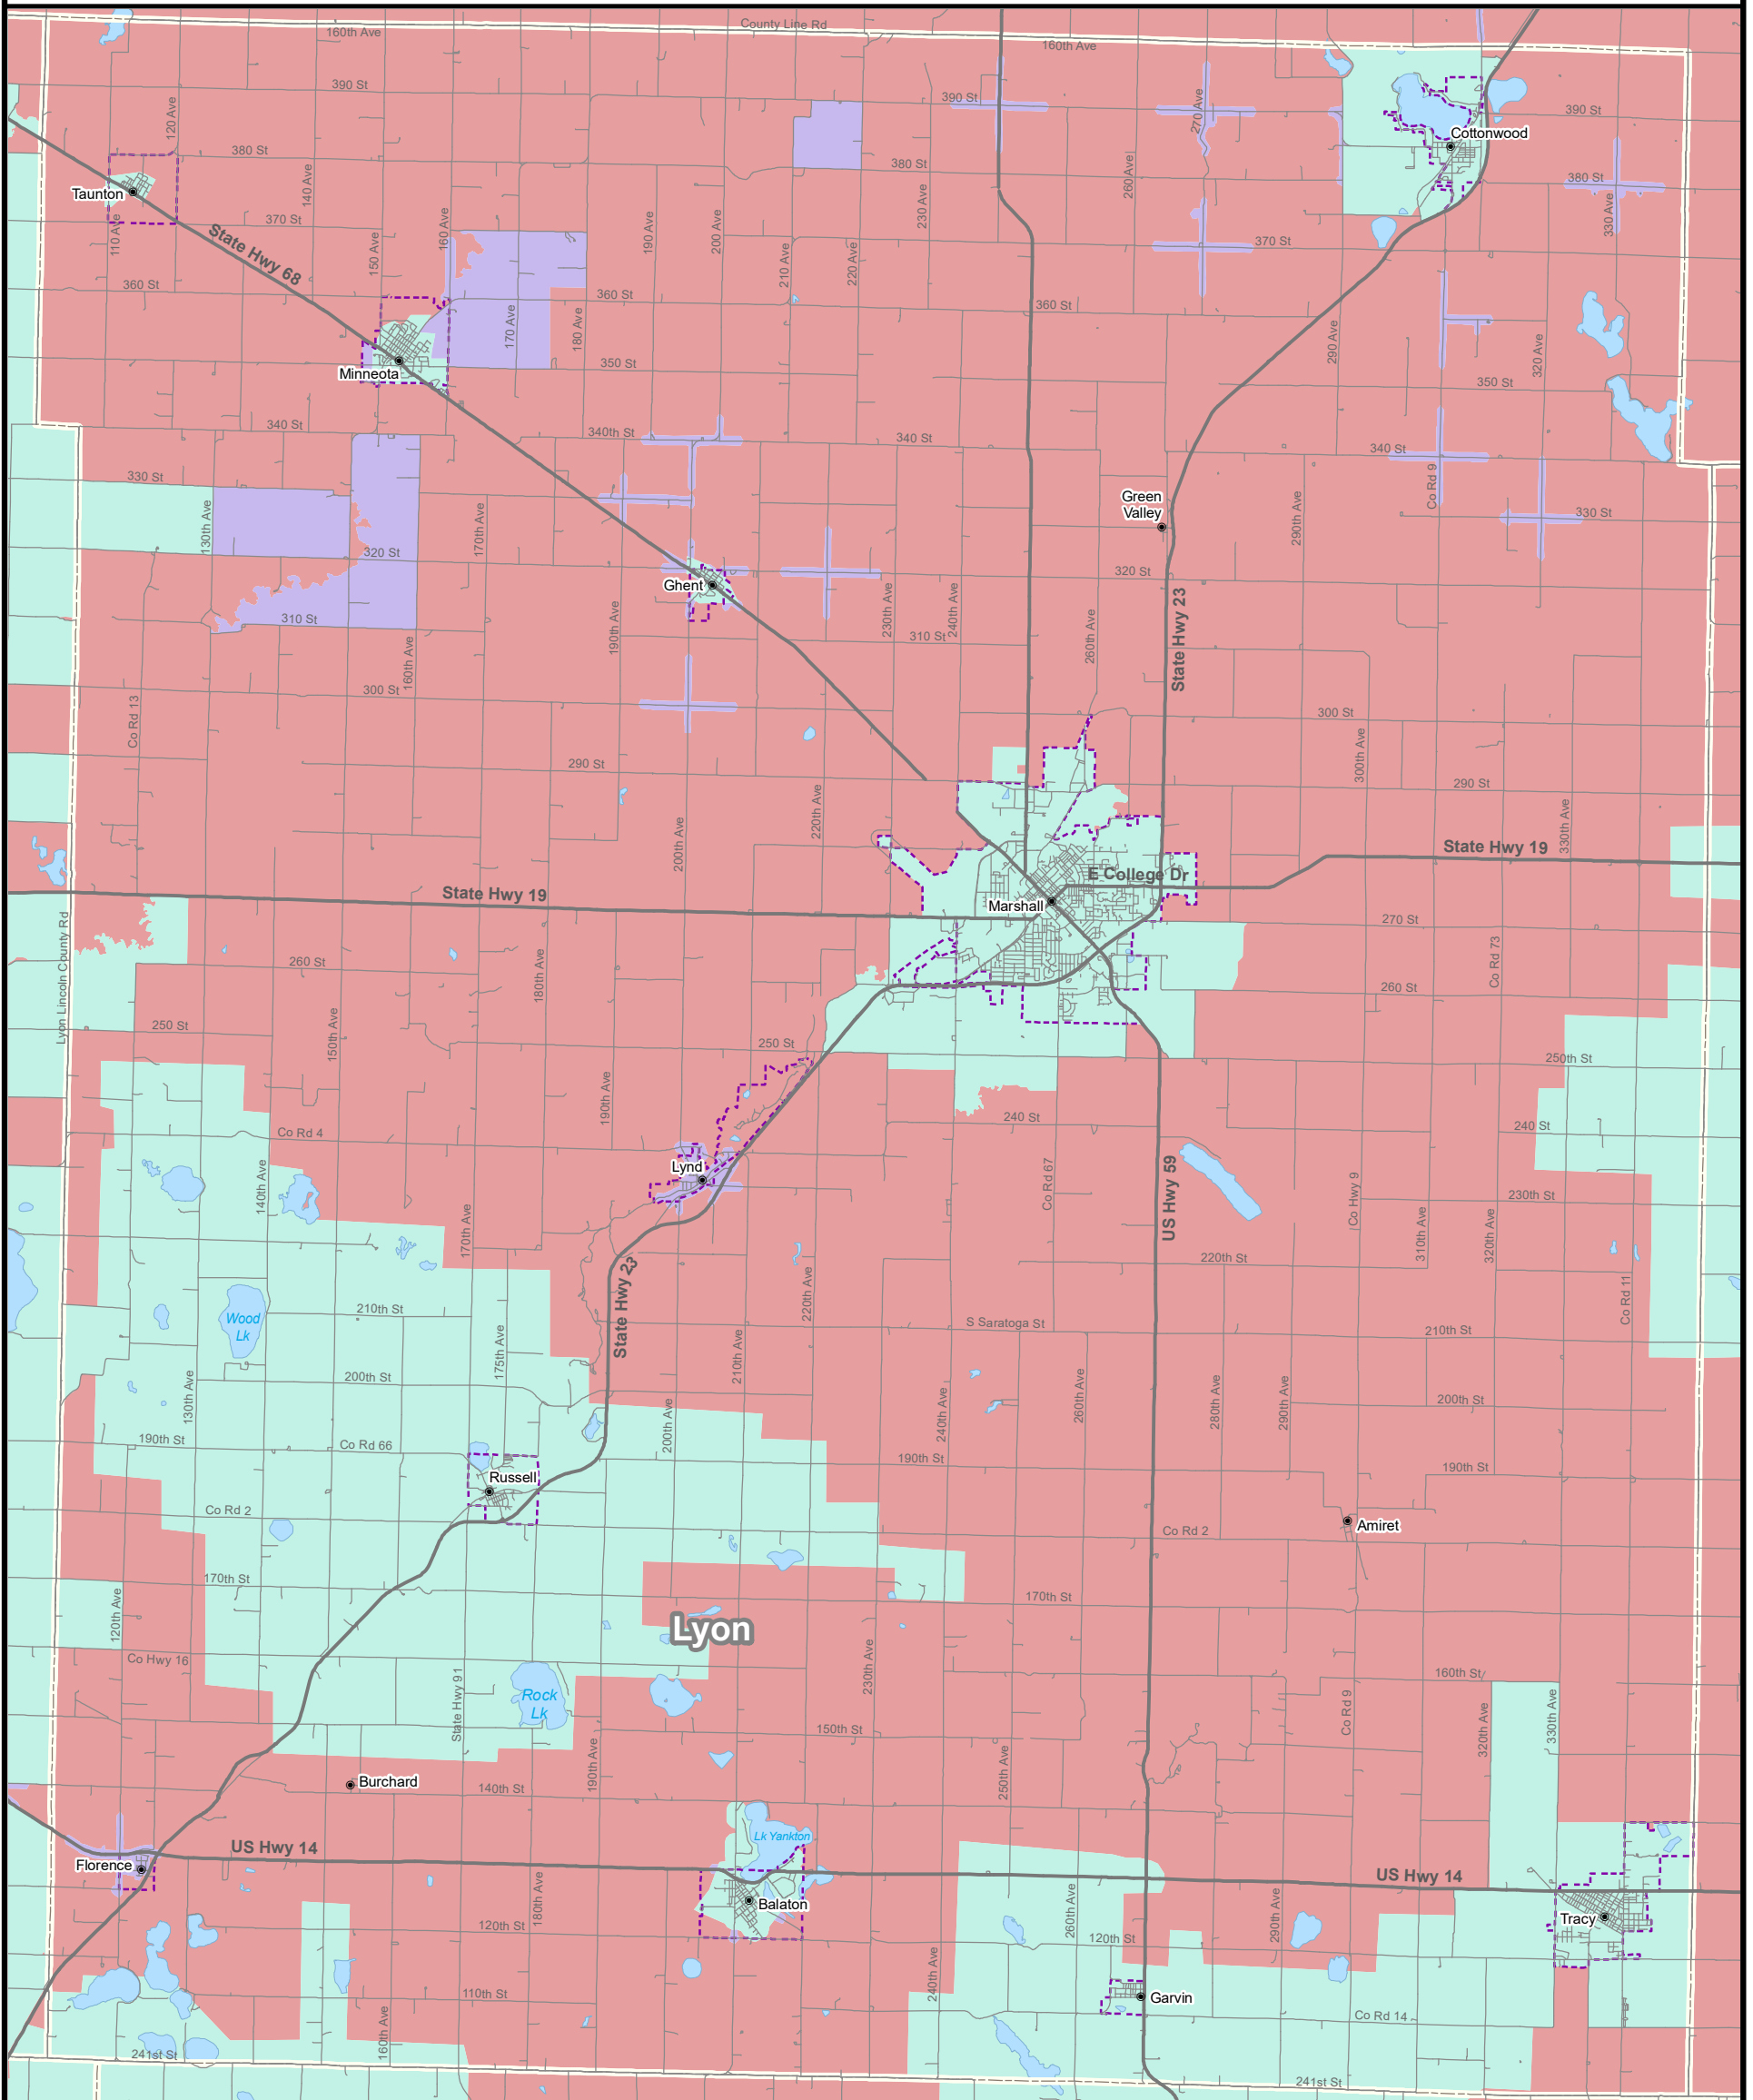

2021 Provider Broadband Service Inventory

Lyon County

Minnesota

**Border-to-Border
Broadband
Development
Grant Program**

**Unserved, Underserved
and Served Broadband
Areas**

Created April 1, 2021

- Interstate
- US Road
- Local Road
- Municipal Boundary
- County Boundary
- Water
- Wireline Broadband of at Least 100M/20M
- Underserved Area
  (Wireline Broadband of at Least 25M/3M but less than 100M/20M)
- Unserved Area
  (No Wireline Broadband of at Least 25M/3M)

Additional maps and data are available at <http://mn.gov/deed/programs-services/broadband/maps>. Upon request, this information can be made available in alternate formats for people with disabilities by contacting the DEED Office of Broadband Development at 651-259-7610.

Submit questions or recommended changes to: DEED.broadband@state.mn.us